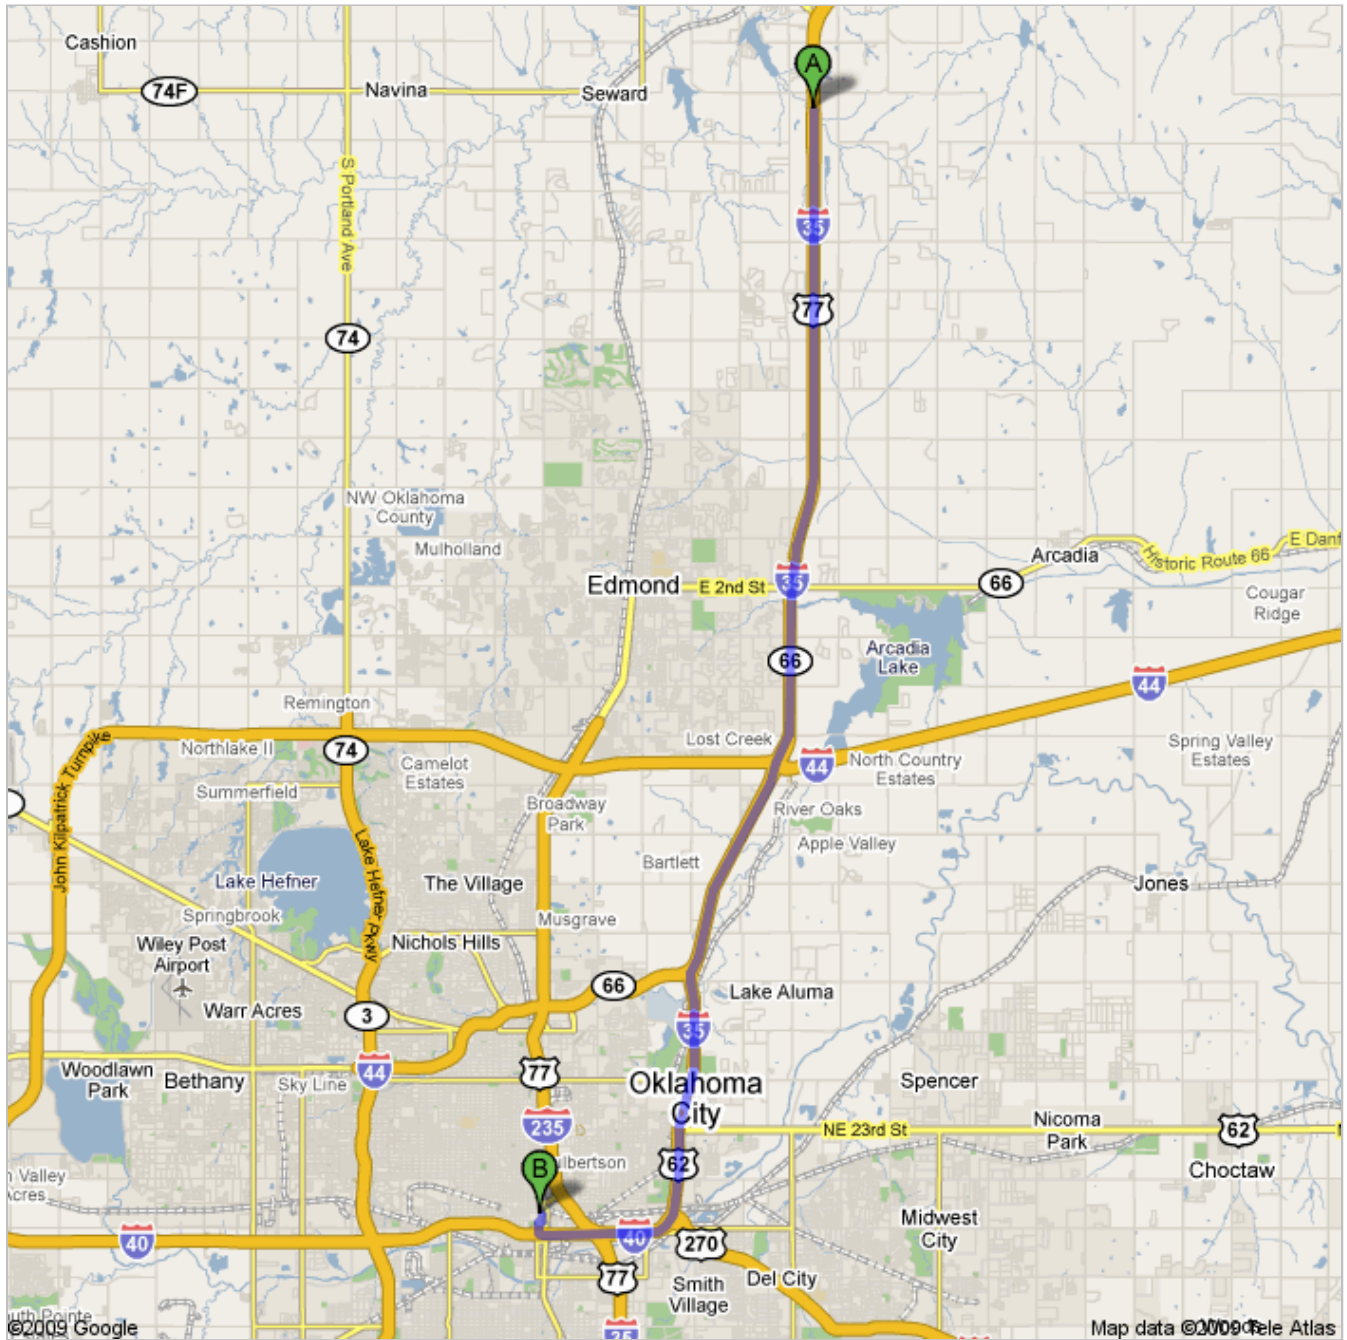

**Directions to 101 Park Ave, Oklahoma City, Oklahoma 73102**

**26.4 mi – about 26 mins**

You can park in the Sante Fe Parking Garage on EK Gaylord Street or meters located on Couch Drive and Robert S. Kerr Street to our North, or Broadway Street to our East.

I-35 S

1. Head **south** on **I-35 S**  
About 22 mins

go 24.4 mi  
total 24.4 mi

2. Continue on **I-40 W** (signs for **Amarillo/I-40**)  
About 1 min

go 1.2 mi  
total 25.6 mi

3. Take exit **150C** for **Robinson Ave**

go 0.3 mi  
total 25.9 mi

4. Turn **right** at **S Robinson Ave**  
About 1 min

go 0.2 mi  
total 26.2 mi

5. Take the 2nd **right** onto **W Sheridan Ave**

go 0.1 mi  
total 26.3 mi

6. Take the 1st **left** onto **N Broadway Ave**

go 0.2 mi  
total 26.4 mi

7. Take the 2nd **left** onto **Park Ave**  
Destination will be on the right

go 118 ft  
total 26.4 mi

101 Park Ave, Oklahoma City, Oklahoma 73102

These directions are for planning purposes only. You may find that construction projects, traffic, weather, or other events may cause conditions to differ from the map results, and you should plan your route accordingly. You must obey all signs or notices regarding your route.